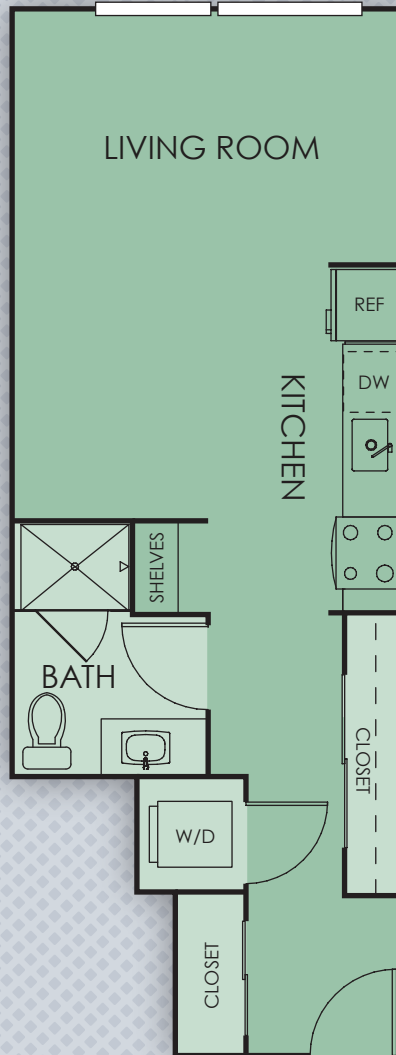

A-5 ALLEGRO

STUDIO | ONE BATH | 492-507 SF

80 NE 14TH AVENUE | PORTLAND, OR 97232
BROADSTONETEMPO.COM | 000-000-0000

YOUR SELECTED FLOOR PLAN MAY VARY FROM THIS ILLUSTRATION DUE TO DESIGN CONFIGURATION AND ARCHITECTURAL STYLING. NOT ALL FEATURES ARE AVAILABLE IN EVERY APARTMENT. ALL SQUARE FOOTAGES AND DIMENSIONS ARE APPROXIMATE.