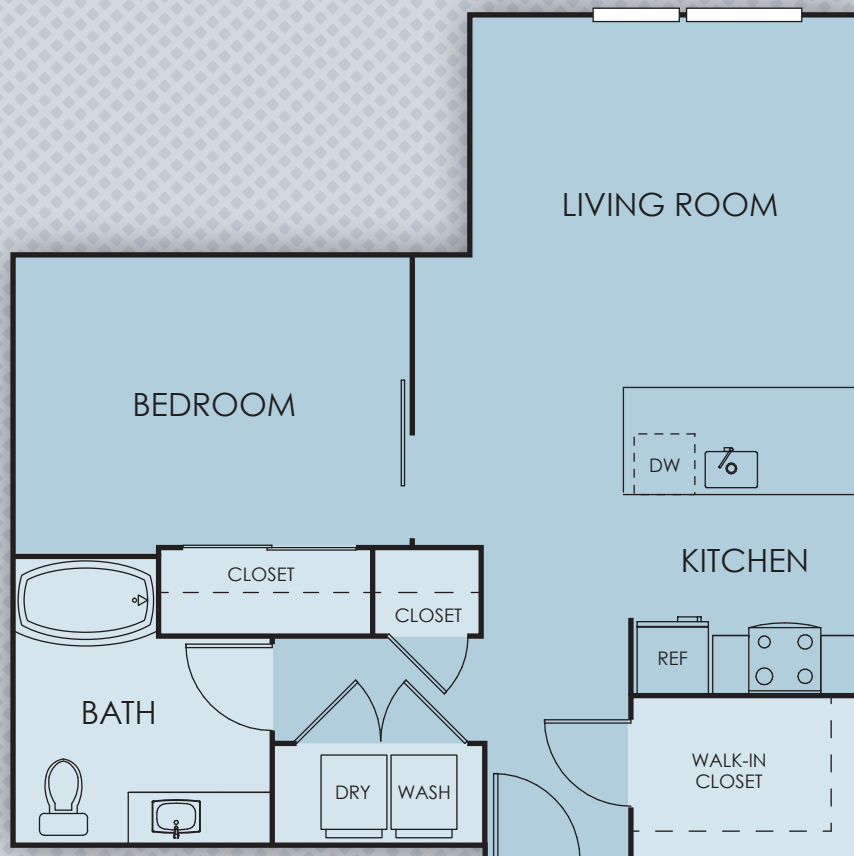

B-3 TYPE A SONATA

ONE BEDROOM | ONE BATH | 782 SF

BROADSTONE
TEMPO

80 NE 14TH AVENUE | PORTLAND, OR 97232
BROADSTONETEMPO.COM | 000-000-0000

 **ALLIANCE**

YOUR SELECTED FLOOR PLAN MAY VARY FROM THIS ILLUSTRATION DUE TO DESIGN CONFIGURATION AND ARCHITECTURAL STYLING. NOT ALL FEATURES ARE AVAILABLE IN EVERY APARTMENT. ALL SQUARE FOOTAGES AND DIMENSIONS ARE APPROXIMATE.