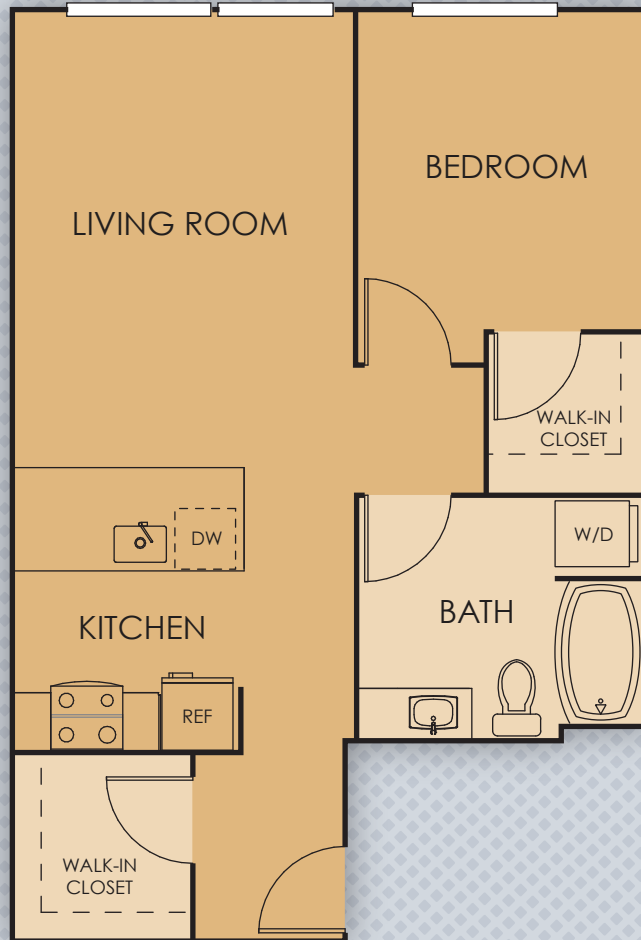

# C-3 ARIA

ONE BEDROOM | ONE BATH | 699 SF

BROADSTONE  
**TEMPO**

80 NE 14TH AVENUE | PORTLAND, OR 97232  
BROADSTONETEMPO.COM | 000-000-0000

YOUR SELECTED FLOOR PLAN MAY VARY FROM THIS ILLUSTRATION DUE TO DESIGN CONFIGURATION AND ARCHITECTURAL STYLING. NOT ALL FEATURES ARE AVAILABLE IN EVERY APARTMENT. ALL SQUARE FOOTAGES AND DIMENSIONS ARE APPROXIMATE.