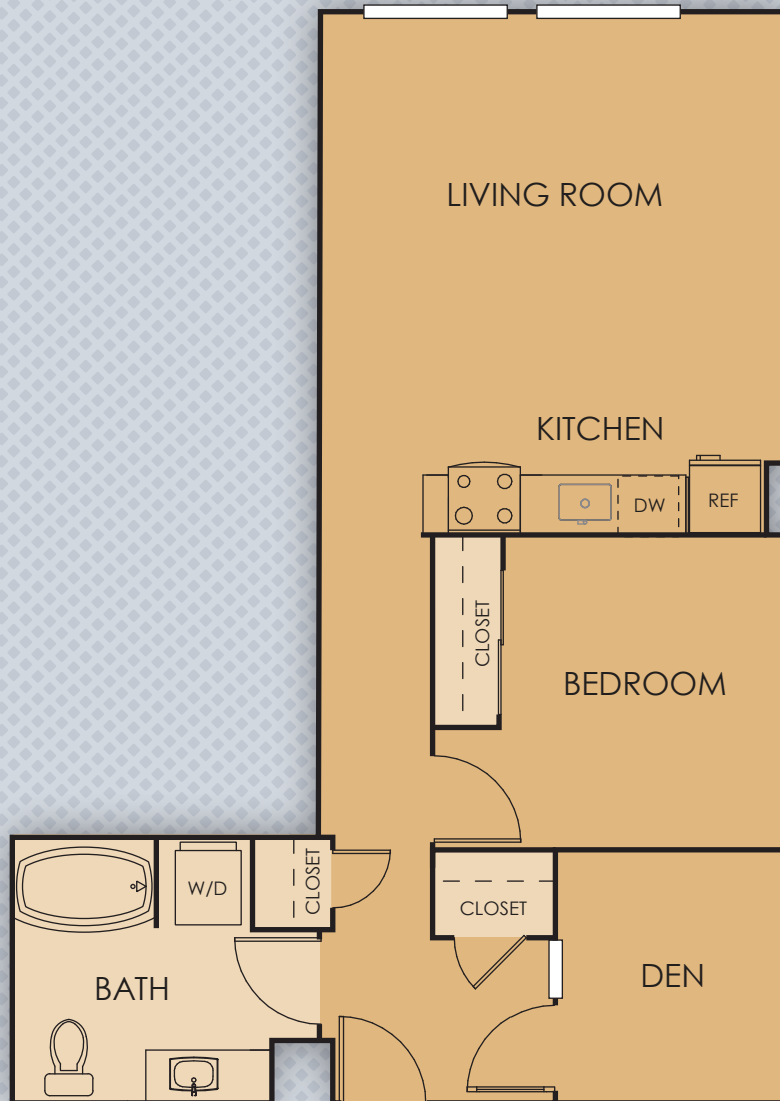

C-7 ARIA

ONE BEDROOM | DEN | ONE BATH | 721 SF

BROADSTONE
TEMPO

80 NE 14TH AVENUE | PORTLAND, OR 97232
BROADSTONETEMPO.COM | 000-000-0000

YOUR SELECTED FLOOR PLAN MAY VARY FROM THIS ILLUSTRATION DUE TO DESIGN CONFIGURATION AND ARCHITECTURAL STYLING. NOT ALL FEATURES ARE AVAILABLE IN EVERY APARTMENT. ALL SQUARE FOOTAGES AND DIMENSIONS ARE APPROXIMATE.