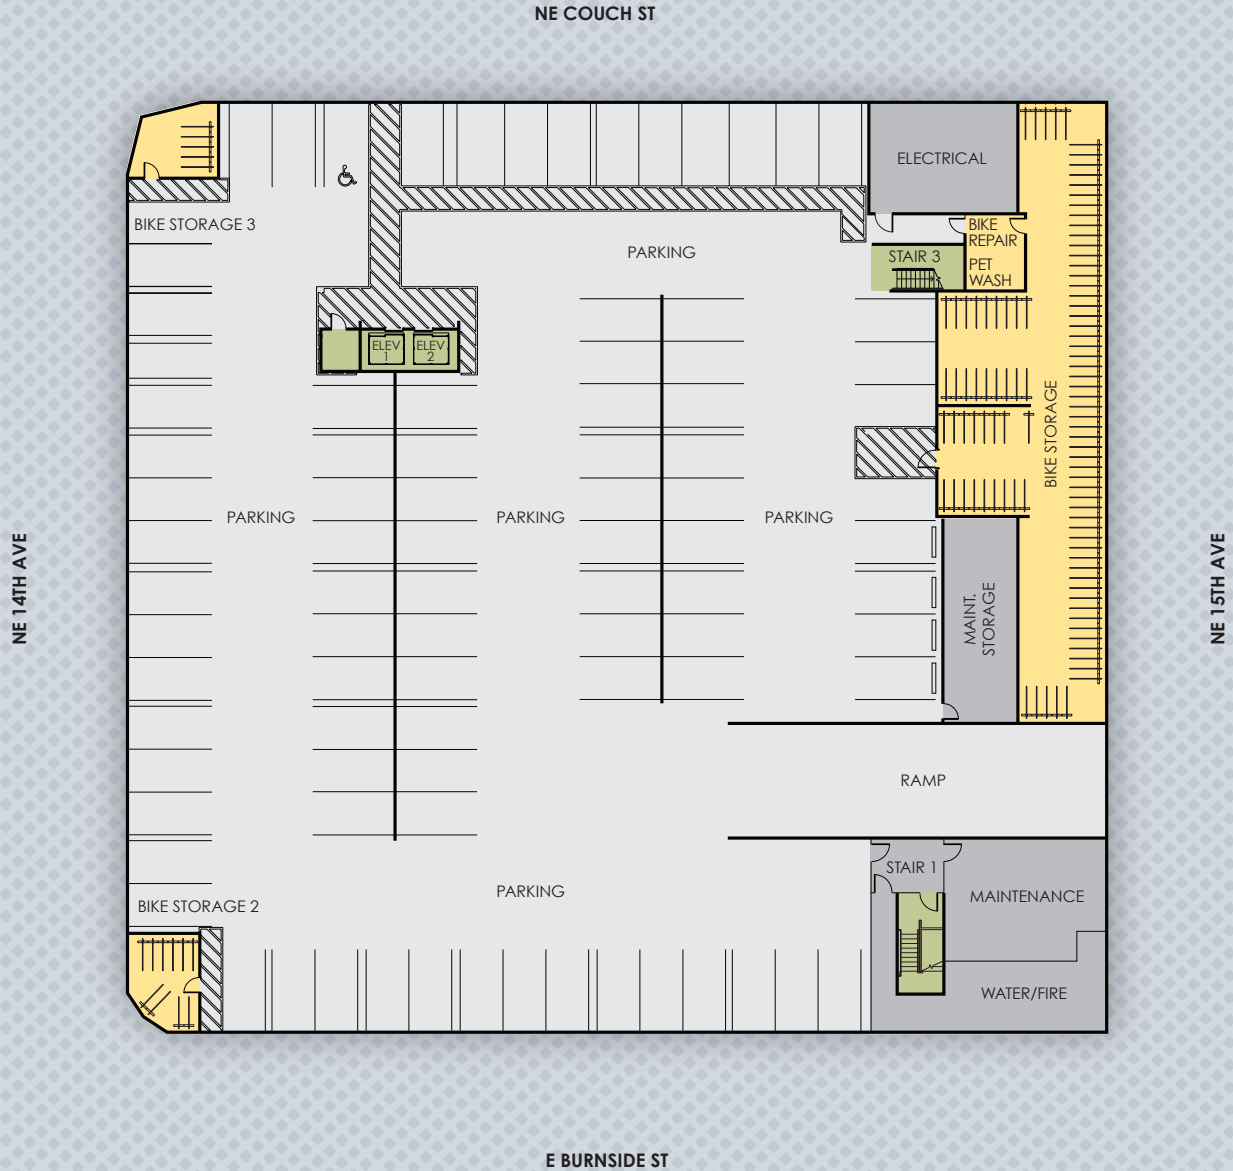

GARAGE LOWER LEVEL

BROADSTONE
TEMPO

80 NE 14TH AVENUE | PORTLAND, OR 97232
BROADSTONETEMPO.COM | 000-000-0000

YOUR SELECTED FLOOR PLAN MAY VARY FROM THIS ILLUSTRATION DUE TO DESIGN CONFIGURATION AND ARCHITECTURAL STYLING. NOT ALL FEATURES ARE AVAILABLE IN EVERY APARTMENT. ALL SQUARE FOOTAGES AND DIMENSIONS ARE APPROXIMATE.