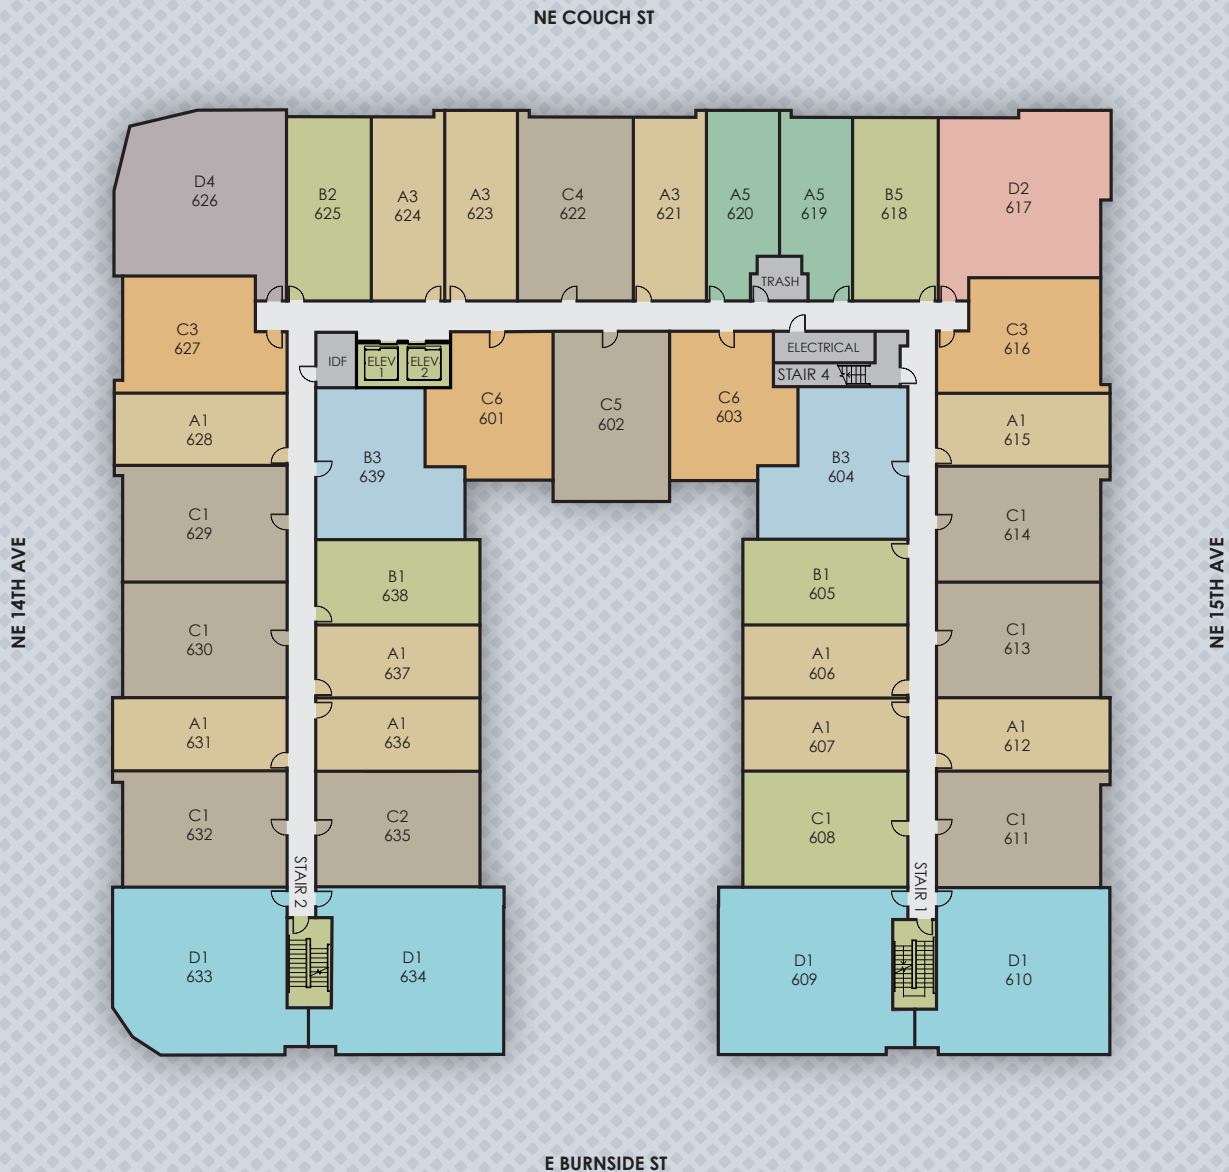

LEVEL 6

BROADSTONE
TEMPO

80 NE 14TH AVENUE | PORTLAND, OR 97232
BROADSTONETEMPO.COM | 000-000-0000

YOUR SELECTED FLOOR PLAN MAY VARY FROM THIS ILLUSTRATION DUE TO DESIGN CONFIGURATION AND ARCHITECTURAL STYLING. NOT ALL FEATURES ARE AVAILABLE IN EVERY APARTMENT. ALL SQUARE FOOTAGES AND DIMENSIONS ARE APPROXIMATE.