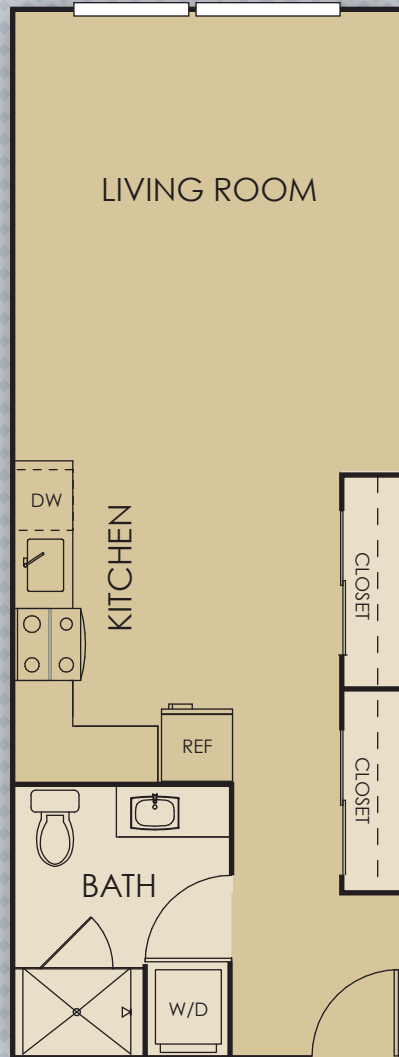

# A-3 DOLCE

STUDIO | ONE BATH | 542-559 SF

BROADSTONE  
**TEMPO**

80 NE 14TH AVENUE | PORTLAND, OR 97232  
BROADSTONETEMPO.COM | 000-000-0000

YOUR SELECTED FLOOR PLAN MAY VARY FROM THIS ILLUSTRATION DUE TO DESIGN CONFIGURATION AND ARCHITECTURAL STYLING. NOT ALL FEATURES ARE AVAILABLE IN EVERY APARTMENT. ALL SQUARE FOOTAGES AND DIMENSIONS ARE APPROXIMATE.