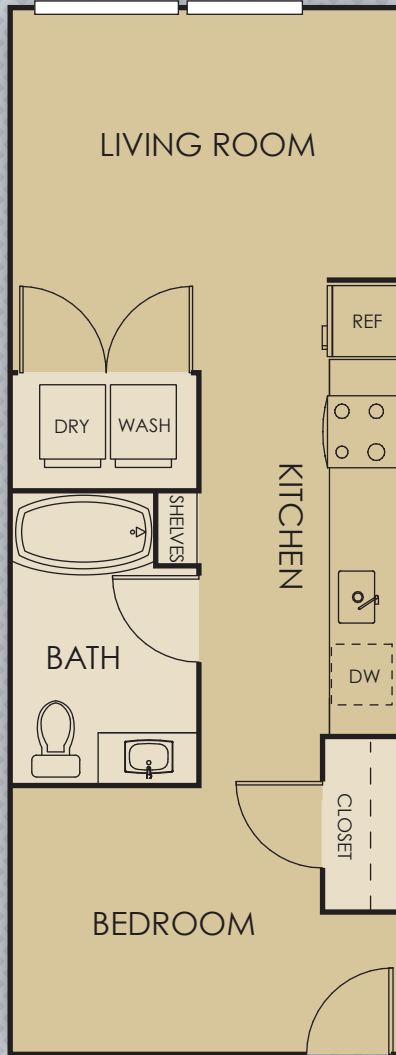

A-3 TYPE A DOLCE

ONE BEDROOM | ONE BATH | 542 SF

80 NE 14TH AVENUE | PORTLAND, OR 97232
BROADSTONETEMPO.COM | 000-000-0000

YOUR SELECTED FLOOR PLAN MAY VARY FROM THIS ILLUSTRATION DUE TO DESIGN CONFIGURATION AND ARCHITECTURAL STYLING. NOT ALL FEATURES ARE AVAILABLE IN EVERY APARTMENT. ALL SQUARE FOOTAGES AND DIMENSIONS ARE APPROXIMATE.