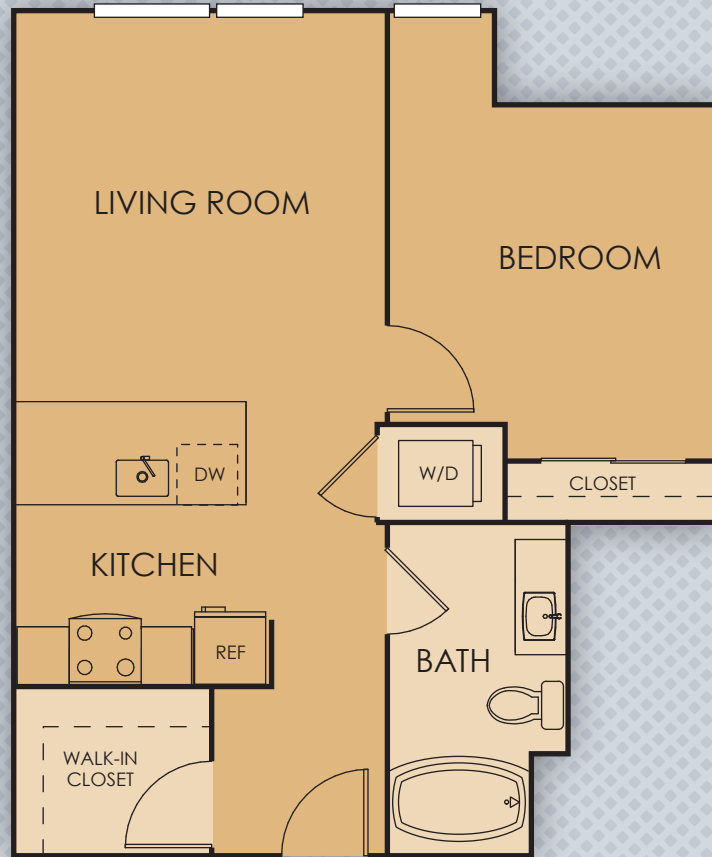

# C-6 ARIA

ONE BEDROOM | ONE BATH | 684-690 SF

BROADSTONE  
**TEMPO**

80 NE 14TH AVENUE | PORTLAND, OR 97232  
BROADSTONETEMPO.COM | 000-000-0000

 **ALLIANCE**

YOUR SELECTED FLOOR PLAN MAY VARY FROM THIS ILLUSTRATION DUE TO DESIGN CONFIGURATION AND ARCHITECTURAL STYLING. NOT ALL FEATURES ARE AVAILABLE IN EVERY APARTMENT. ALL SQUARE FOOTAGES AND DIMENSIONS ARE APPROXIMATE.