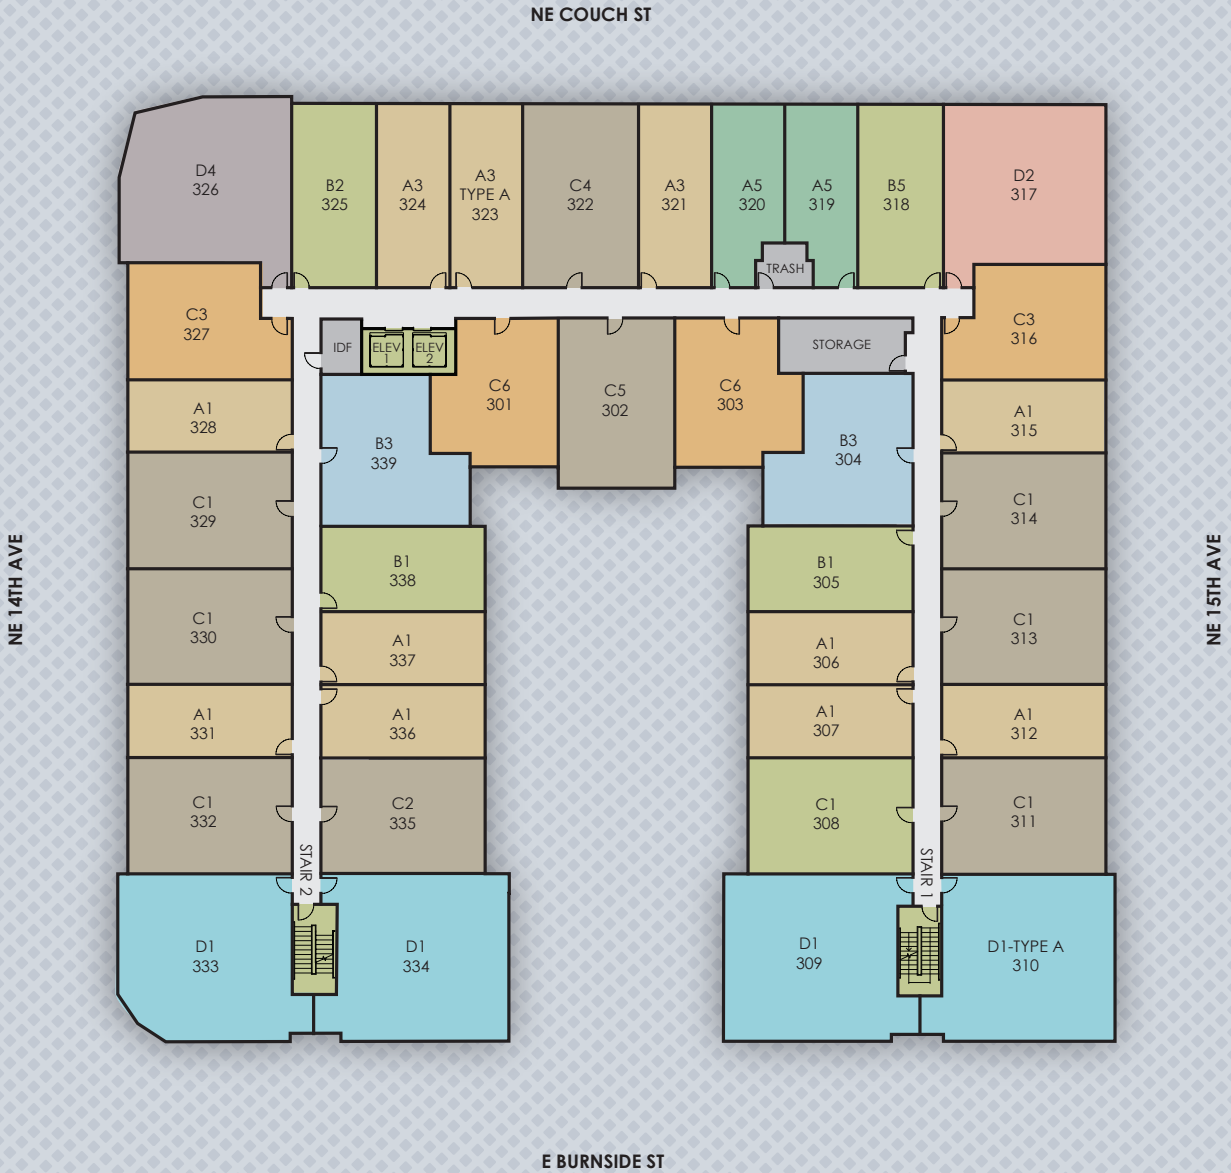

LEVEL 3

BROADSTONE
TEMPO

80 NE 14TH AVENUE | PORTLAND, OR 97232
BROADSTONETEMPO.COM | 000-000-0000

YOUR SELECTED FLOOR PLAN MAY VARY FROM THIS ILLUSTRATION DUE TO DESIGN CONFIGURATION AND ARCHITECTURAL STYLING. NOT ALL FEATURES ARE AVAILABLE IN EVERY APARTMENT. ALL SQUARE FOOTAGES AND DIMENSIONS ARE APPROXIMATE.