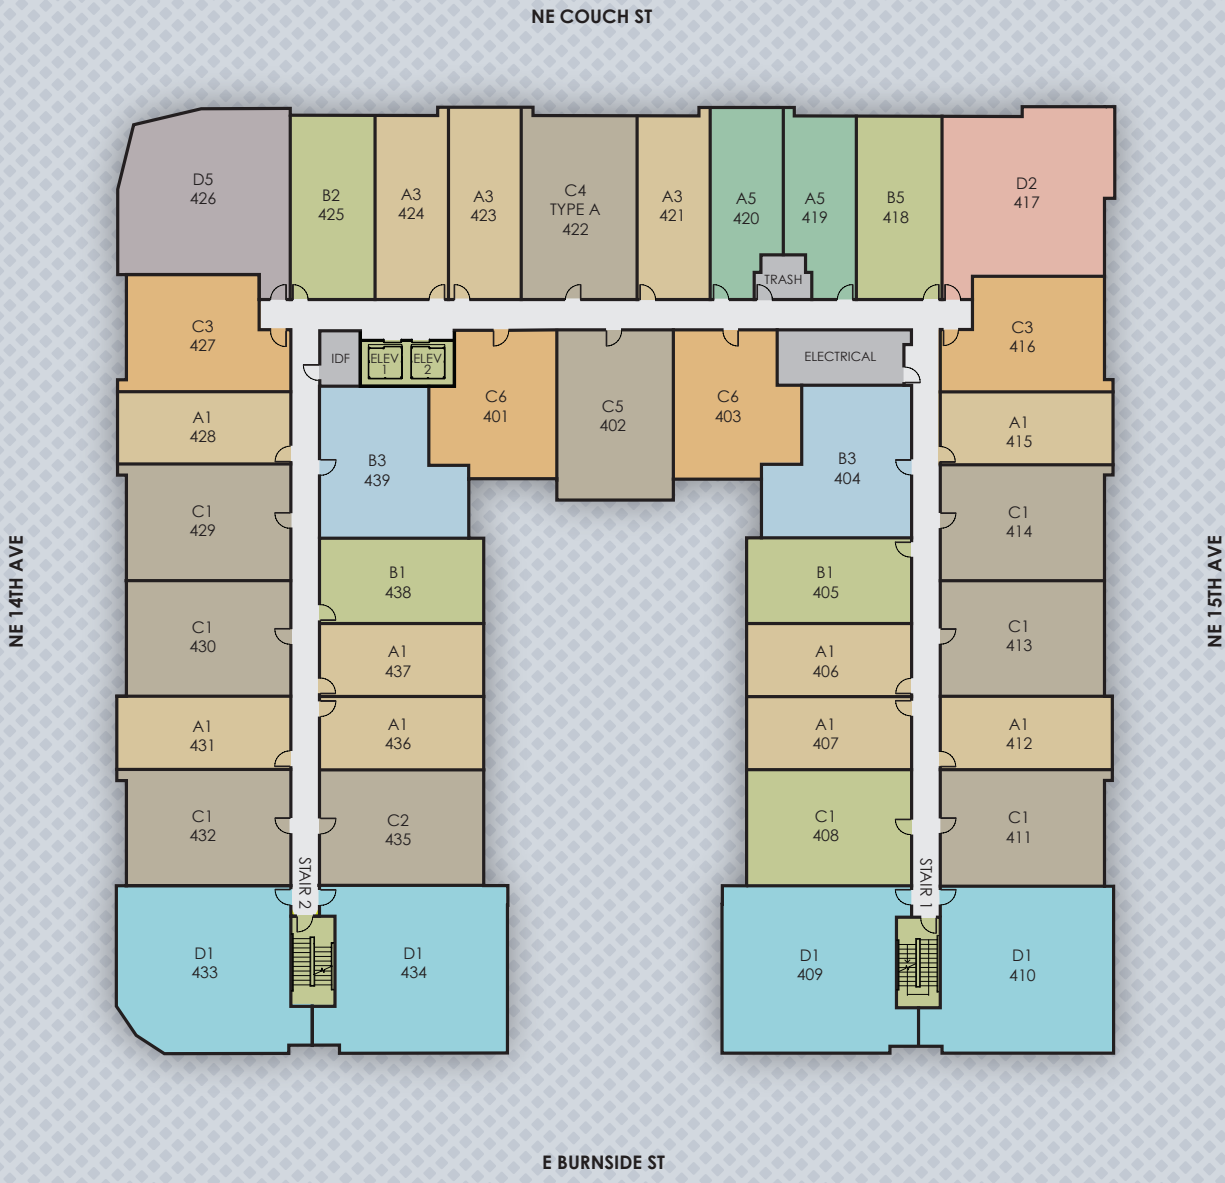

LEVEL 4

BROADSTONE
TEMPO

80 NE 14TH AVENUE | PORTLAND, OR 97232
BROADSTONETEMPO.COM | 000-000-0000

YOUR SELECTED FLOOR PLAN MAY VARY FROM THIS ILLUSTRATION DUE TO DESIGN CONFIGURATION AND ARCHITECTURAL STYLING. NOT ALL FEATURES ARE AVAILABLE IN EVERY APARTMENT. ALL SQUARE FOOTAGES AND DIMENSIONS ARE APPROXIMATE.