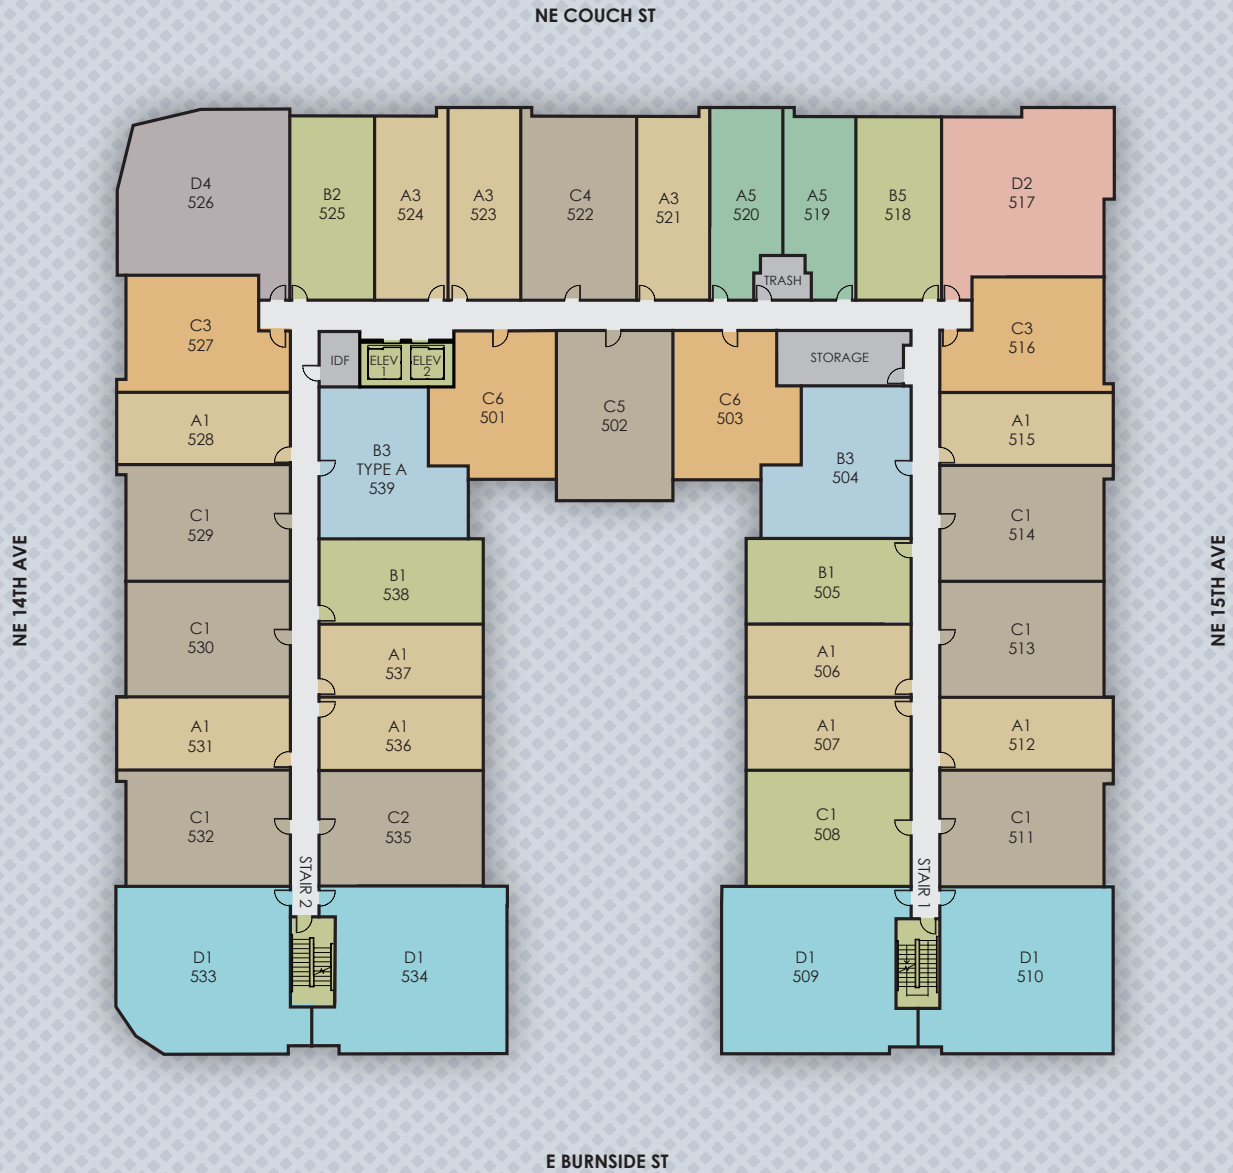

# LEVEL 5

BROADSTONE  
**TEMPO**

80 NE 14TH AVENUE | PORTLAND, OR 97232  
BROADSTONETEMPO.COM | 000-000-0000

YOUR SELECTED FLOOR PLAN MAY VARY FROM THIS ILLUSTRATION DUE TO DESIGN CONFIGURATION AND ARCHITECTURAL STYLING. NOT ALL FEATURES ARE AVAILABLE IN EVERY APARTMENT. ALL SQUARE FOOTAGES AND DIMENSIONS ARE APPROXIMATE.