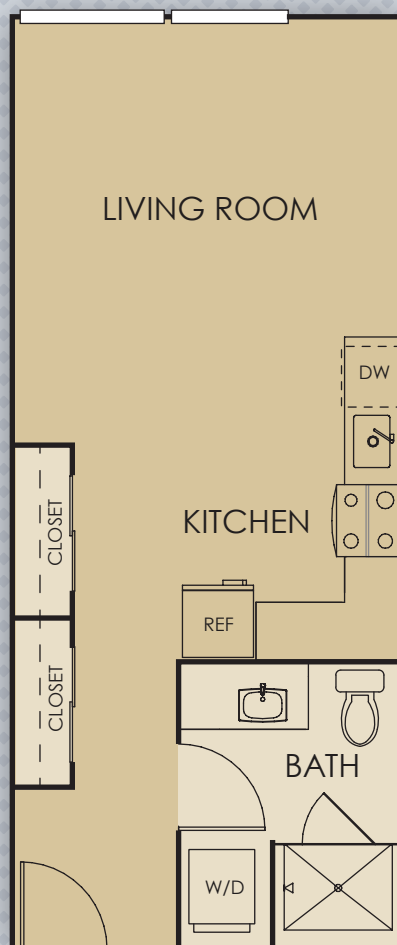

# STUDIO A-1 DOLCE

STUDIO | ONE BATH | 484-545 SF

80 NE 14TH AVENUE | PORTLAND, OR 97232  
BROADSTONETEMPO.COM | 000-000-0000

YOUR SELECTED FLOOR PLAN MAY VARY FROM THIS ILLUSTRATION DUE TO DESIGN CONFIGURATION AND ARCHITECTURAL STYLING. NOT ALL FEATURES ARE AVAILABLE IN EVERY APARTMENT. ALL SQUARE FOOTAGES AND DIMENSIONS ARE APPROXIMATE.